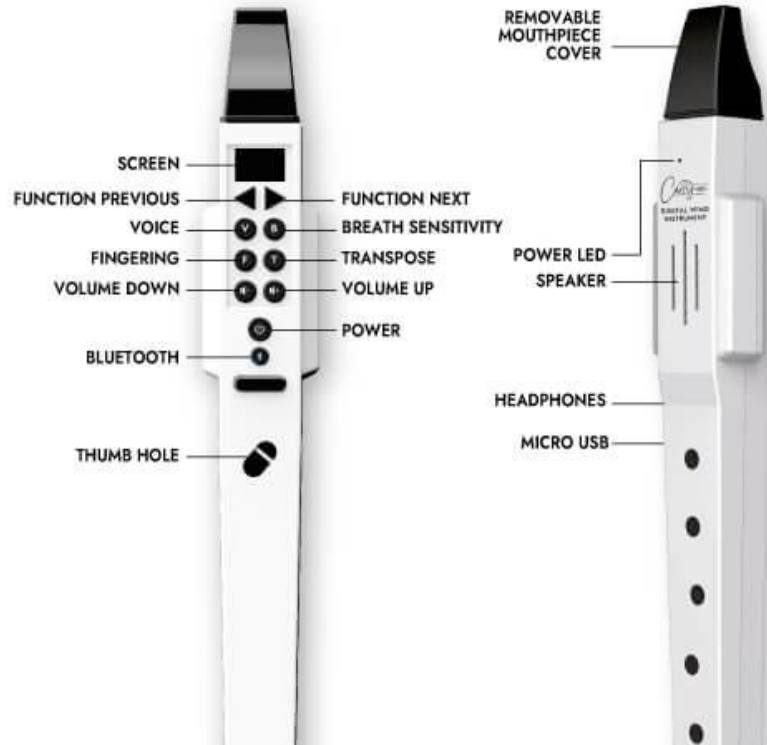

Carry-on MIDI Controllers

FC25

- Unfolds into a 25-key MIDI Controller
- MIDI over Bluetooth, USB & 3.5mm TRS for flexible MIDI connection
- Comprehensive control over your analogue devices with CV outputs and USB MIDI to CV conversion
- Backlit drum pads with velocity sensitivity and aftertouch
- Velocity-sensitive keys for dynamic expressive playing
- Touch-sensitive pitch and modulation sliders
- MMC transport controls for easy integration into your DAW
- Explore MIDI sequencing with a fully-featured, built-in arpeggiator
- Built-in USB-rechargeable battery delivers up to 8 hours of playtime
- Comes with free Cubase download
- Carry-on Control App

PLAY ANYWHERE.

Carry-on Digital Wind Instrument

Digital Wind Instrument 1

- Built-in speaker
- Transpose function
- MIDI over Bluetooth
- 3 levels of breath sensitivity
- Headphone input for silent practice
- Washable silicone mouthpiece