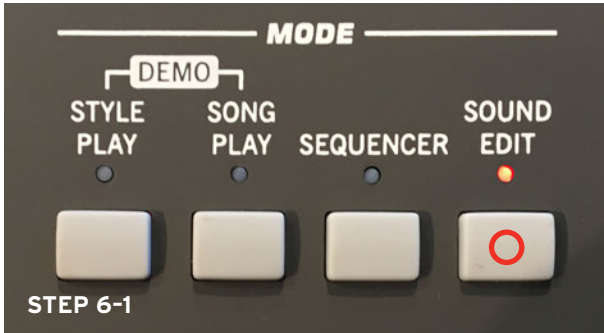

Korg Pa600MY Sounds & Styles Installation Guide

6 Locating the Sounds

For the ethnic instrument sounds, press the "Sound Edit" button on the left side of your Pa600MY, and access the instruments menu by pressing the "SND" tab on the screen, touch the "User" tab on the top, then select the desired instrument. More ethnic instruments are available in the next few pages as well as User Banks.

USER 1 : PAGE 1 (CHINESE)	
RUAN (SW1/S)	DIZI 2 (SW1/JS)
YANGQIN (SW1/JS)	GUZHENG (SW1/JS)
SANXIAN (SW1/JS)	LIUQIN (SW1/JS)
DIZI (SW1/JS)	PIPA (SW1/JS)

USER 1 : PAGE 2 (CHINESE)	
YANGQIN REVERSE	
ERHU (SW1/JS)	
RUAN 2	

USER 2 : PAGE 1 (MALAY)	
CHAKLENGPONG	SERULING (SW1/JS)
SERUNAI	GAMBUS
ANGKLUNG SINGLE	BIOLA
ANGKLUNG GROUP	AKORDION

USER 2 : PAGE 2 (MALAY)	
ANGKLUNG 2 (SW/JS)	
SERULING 2 (SW/JS)	
CHAK & GAMELAN	

USER 2 : PAGE 9 (INDIAN)	
NADHASWARAM	VEENA
BANSURI-EB	HARMONIUM 1
BANSURI 2	HARMONIUM 2
TAMBURA 1	SANTOOR 1

USER 2 : PAGE 10 (INDIAN)	
SURBAHAR	
SITAR	

USER DK : PAGE 1 (ETHNIC DRUMKITS)	
MALAY PERC	CHINESE KIT 1
INDIAN PERC	CHINESE KIT 2
CHINESE DRUMS	INDIAN DRUM KIT 2
CHINESE DRUMS 2