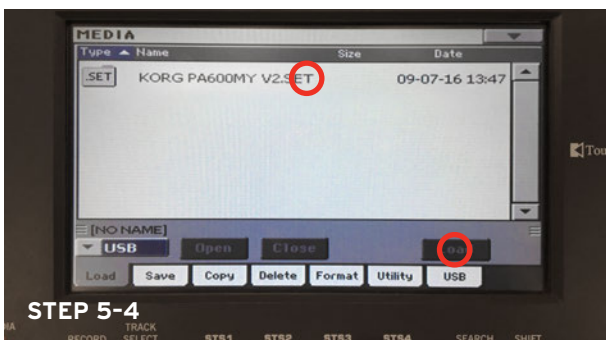

3 Inserting the SD card

1) Hold the microSD Card with your index finger and thumb holding the sides of the card at all times. Never touch the exposed copper pins of the card with your bare hands.

2) With the SD Card sticker label facing up, push it in to the slot as shown in the picture with the highlighted circle, you should hear a "click" sound.

3) Put the lid of the SD card slot back into place and tighten the screw in a clockwise direction.

4 Turn on the Pa600MY

1) Plug the power cord in and turn on the Pa600MY. Do not touch the keyboard or unplug the power while it is loading.

Korg Pa600MY Sounds & Styles Installation Guide

5 Installation of new or updated Pa600MY Firmware

- 1) Insert the thumbdrive with the latest Firmware into the USB slot.
- 2) Press the "MEDIA" button.
- 3) Press "Load" on the touchscreen as shown, followed by the dropdown arrow beside "Disk", and select "USB".
- 4) Select the firmware file "KORG PA600MY V2.SET" and press the "Load" button.
- 5) Press "Yes" to confirm the installation. Do not touch the keyboard or unplug the power during this process.