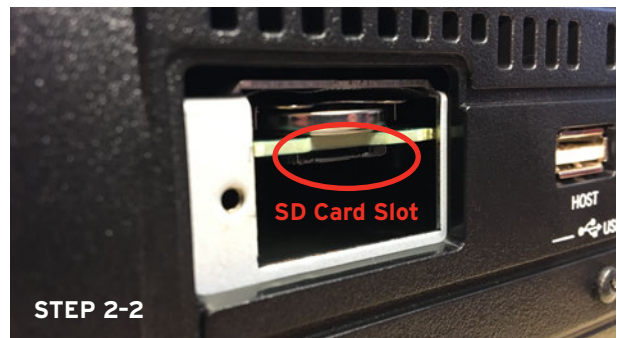

Korg Pa600MY Sounds & Styles Installation Guide

1 Downloading of Firmware

1) Download the latest firmware from the link below and unzip the contents into an empty thumbdrive's root directory - http://www.ckmusic.com.my/webshaper/pcm/files/KORG_Pa600MY_V2_SET_090716.zip
Do not rename or edit any of the files or folders in the zip file. NOTE: If your Pa600MY already comes with the SD card installed and you wish only to update to the latest firmware, skip to step 5.

2 Remove the lid of the SD card slot

1) Shut down your Pa600MY, disconnect the power cord and any other cables connected to your Pa600MY to prevent any unexpected damage during installation.

2) Remove the screw on the lid of SD card slot, located at the back of the keyboard. Remove the lid and keep both the screw and the lid in a safe place. You should now see the SD card slot below the battery.

3 Inserting the SD card

1) Hold the microSD Card with your index finger and thumb holding the sides of the card at all times. Never touch the exposed copper pins of the card with your bare hands.

2) With the SD Card sticker label facing up, push it in to the slot as shown in the picture with the highlighted circle, you should hear a "click" sound.