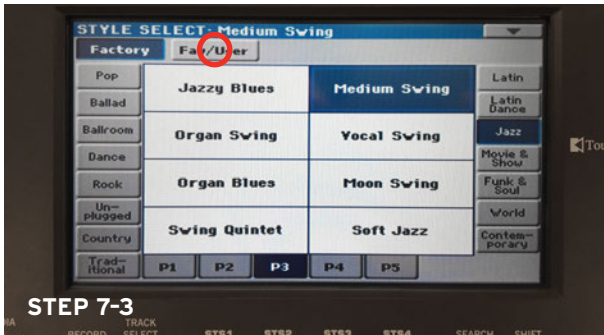

Korg Pa600MY Sounds & Styles Installation Guide

7 Locating the Styles

For the ethnic musical styles, press "Style Play" button on the left side of your Pa600MY and access the styles menu by pressing the "STYLE" tab on the screen, touch the "Fav/User" tab on the top, then select the desired style. More ethnic styles are available in the next few pages as well as User Banks.

MALAY : PAGE 1	
MALAY ASLI	KERONCONG
ZAPIN	MINANGKABAU
JOGET	DONDANG SAYANG
KPAK BING BING	DIKIR BARAT

MALAY : PAGE 2	
INANG	HARI RAYA 2
DANGDUT	HARI RAYA 3
JAVANESE	HARI RAYA 4
HARI RAYA 1	DANGDUT INIL

CHINESE : PAGE 1	
KUNGFU 1	GETAI
SHANGHAI	LION DANCE
WO AI NI	KUNGFU 2
DYNASTY	NORTHEAST FOLK

CHINESE : PAGE 2	
NORTHEAST POP	CHINESE SPRING 1
70's CHINESE	CHINESE OPERA 1
CHINESE THEATRE	CHINESE OPERA 2
GUZHENG ENSEMBLE	TIBETIAN FOLK

CHINESE : PAGE 3	
CHINESE SPRING 2	SILK ROUTE
CHINESE BALLAD	CHINESE BALLAD 2
CHINESE 8 BEAT 1	CHINESE SPRING 3
CHINESE GALLOP	CANTON FOLK

CHINESE : PAGE 4	
JIANGNAN FOLK	CANTO 1
CHINESE SPRING 4	OFFBEAT CHA-CHA
CHINESE EVER GREEN	CNY 1
GREAT WALL	

INDIAN : PAGE 1	
BHANGRA	DEEPAVALI
BOLLYWOOD 1	
BOLLYWOOD 2	
KOLLYWOOD