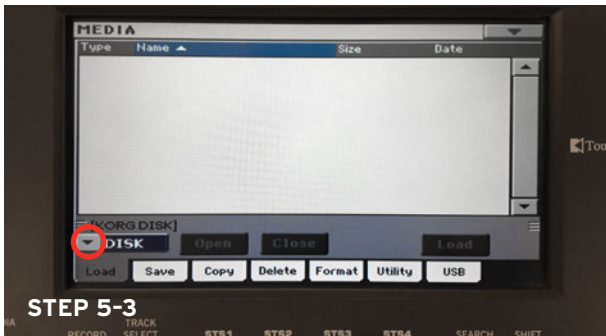

3 Inserting the SD card

1) Hold the microSD Card with your index finger and thumb holding the sides of the card at all times. Never touch the exposed copper pins of the card with your bare hands.

2) With the SD Card sticker label facing up, push it in to the slot as shown in the picture with the highlighted circle, you should hear a "click" sound.

3) Put the lid of the SD card slot back into place and tighten the screw in a clockwise direction.

4 Turn on the Pa600MY

1) Plug the power cord in and turn on the Pa600MY. Do not touch the keyboard or unplug the power while it is loading.

Korg Pa600MY Sounds & Styles Installation Guide

5 Installation of new or updated Pa600MY Firmware

- 1) Insert the thumbdrive with the latest Firmware into the USB slot.
- 2) Press the "MEDIA" button.
- 3) Press "Load" on the touchscreen as shown, followed by the dropdown arrow beside "Disk", and select "USB".
- 4) Select the firmware file "KORG PA600MY V2.SET" and press the "Load" button.
- 5) Press "Yes" to confirm the installation. Do not touch the keyboard or unplug the power during this process.