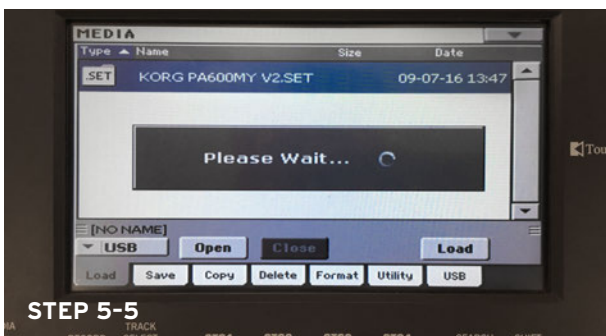

3 Inserting the SD card

1) Hold the microSD Card with your index finger and thumb holding the sides of the card at all times. Never touch the exposed copper pins of the card with your bare hands.

2) With the SD Card sticker label facing up, push it in to the slot as shown in the picture with the highlighted circle, you should hear a "click" sound.

3) Put the lid of the SD card slot back into place and tighten the screw in a clockwise direction.

4 Turn on the Pa600MY

1) Plug the power cord in and turn on the Pa600MY. Do not touch the keyboard or unplug the power while it is loading.

Korg Pa600MY Sounds & Styles Installation Guide

5 Installation of new or updated Pa600MY Firmware

- 1) Insert the thumbdrive with the latest Firmware into the USB slot.
- 2) Press the "MEDIA" button.
- 3) Press "Load" on the touchscreen as shown, followed by the dropdown arrow beside "Disk", and select "USB".
- 4) Select the firmware file "KORG PA600MY V2.SET" and press the "Load" button.
- 5) Press "Yes" to confirm the installation. Do not touch the keyboard or unplug the power during this process.